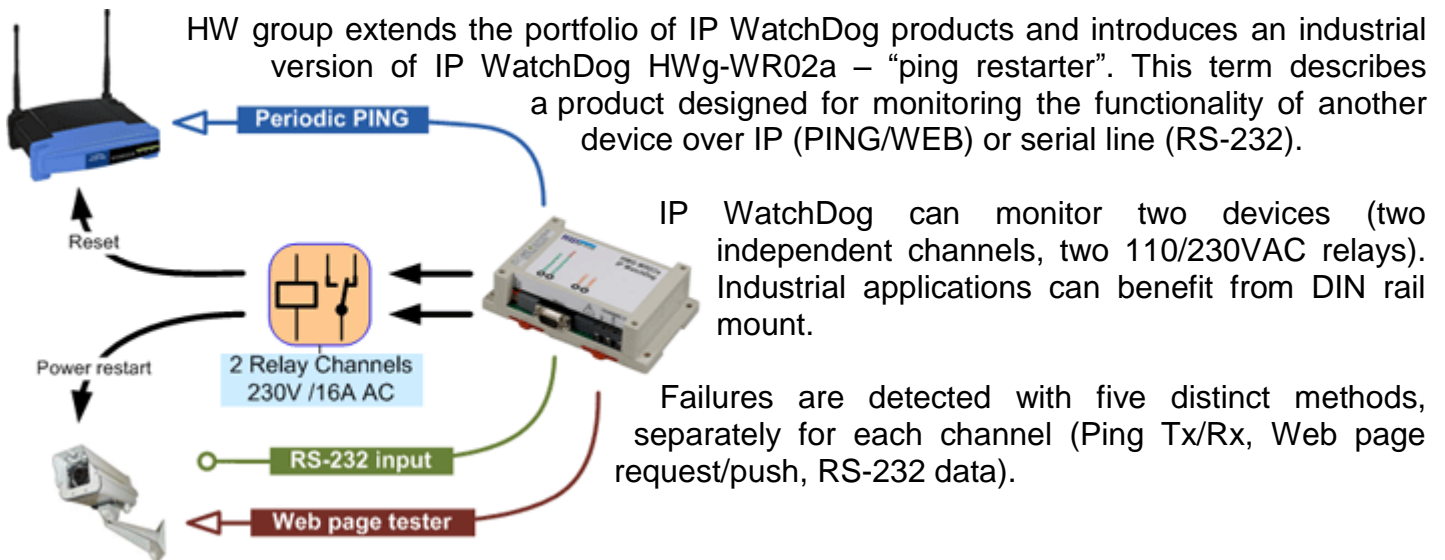

Prague, 13th April 2010

IP WatchDog HWg-WR02a: Ping Restarter

IP WatchDog WR02a monitors whether a controlled device, or an Internet connection, is “alive”. If the correct reply is not received in time, the controlled device is restarted using a relay, or a back-up connection is activated.

- **Operation monitoring / IP restart**

Servers / routers; IP video cameras; WiFi links / access points; industrial systems

- **Connectivity monitoring**

Activation of a back-up link; detection of connectivity outage (relay >> horn); monitoring of ADSL and cable modems; security and access control systems